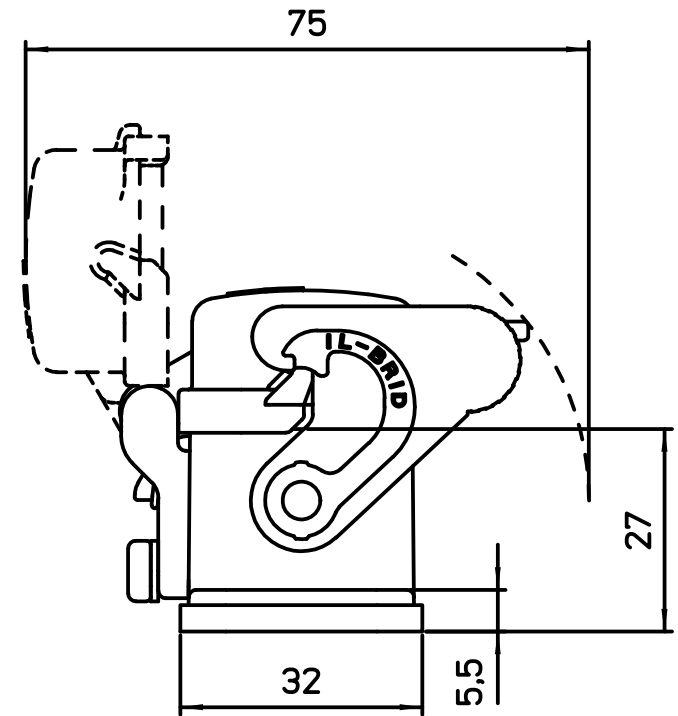

Panel cut-out

dimensions in mm	CZI 25 LSP	Scale	
Date 20/05/16	Bulkhead mounting housing, 1 lever + cover - SIMPLEX	1:1	
Sign. Radice			