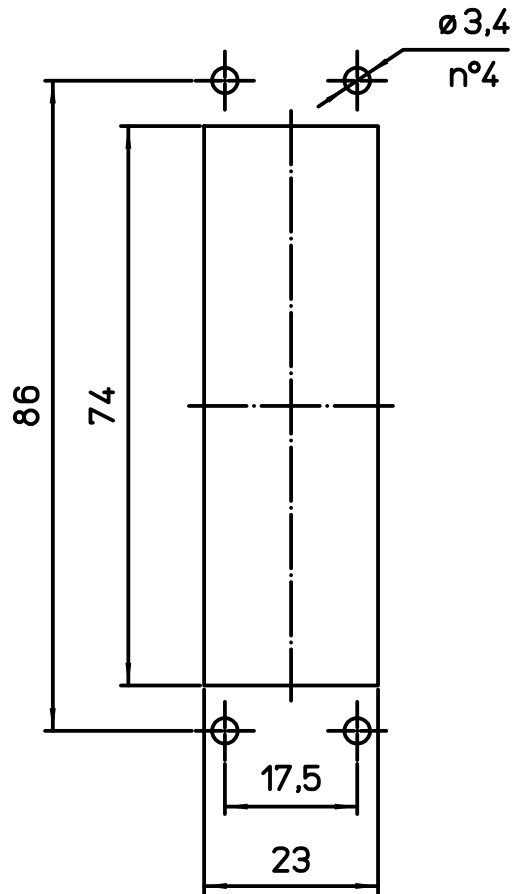

Panel cut-out

dimensions in mm	CZI 25 LSP	Scale	
Date 20/05/16	Bulkhead mounting housing, 1 lever + cover - SIMPLEX	1:1	
Sign. Radice			