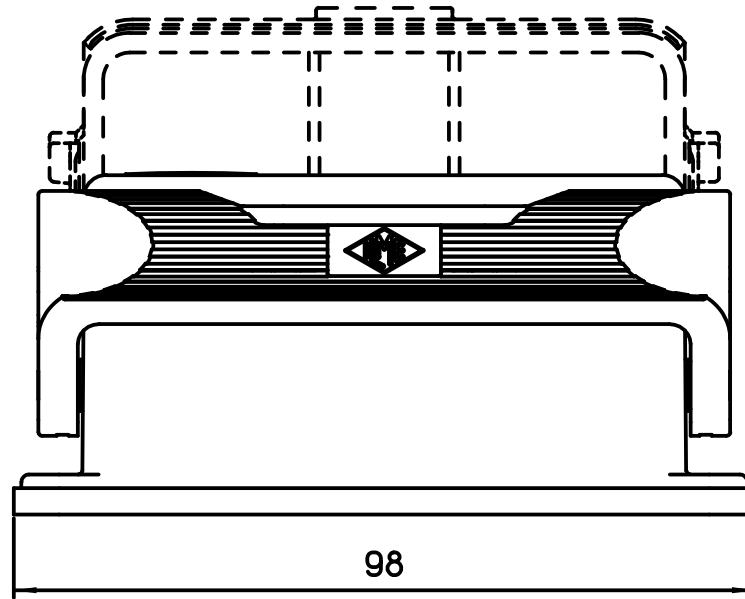

Panel cut-out

dimensions in mm	CZI 25 LSP	Scale	
Date 20/05/16	Bulkhead mounting housing, 1 lever + cover - SIMPLEX	1:1	
Sign. Radice			